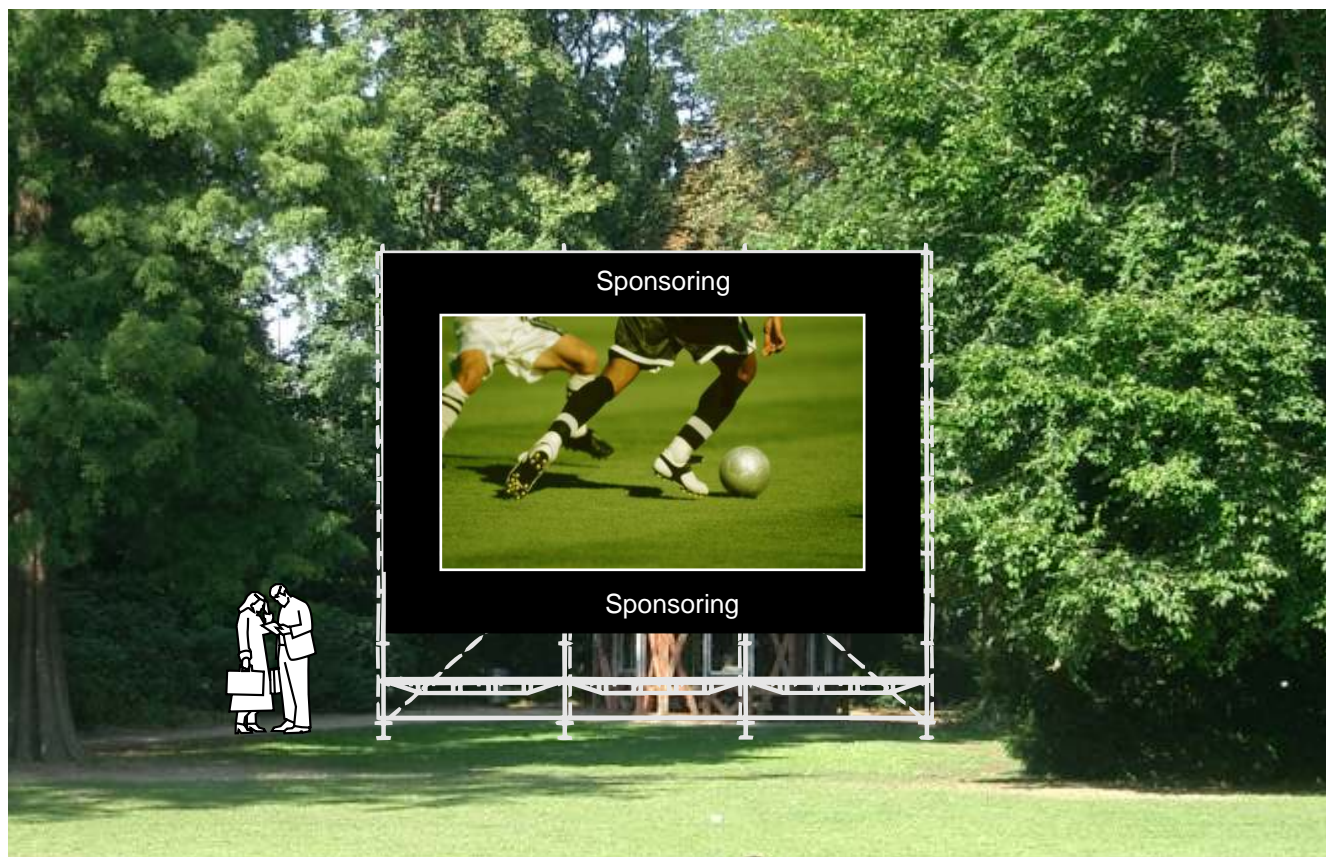

Preisbeispiel für Led Videowand ca 15m²

Led Videowand Modulsystem 16/8 LM-RGB3906

Videowandgröße: 510x304cm (15,4m²)

Seitenverhältnis: 16 / 9

Auflösung (Pixelpitch): physikalisch 16mm, virtuell 8mm

Helligkeit: 6800 cd/m²

Led-Anzahl/Pixel: 2R; 1PG;1B

Gewicht: 900 KG